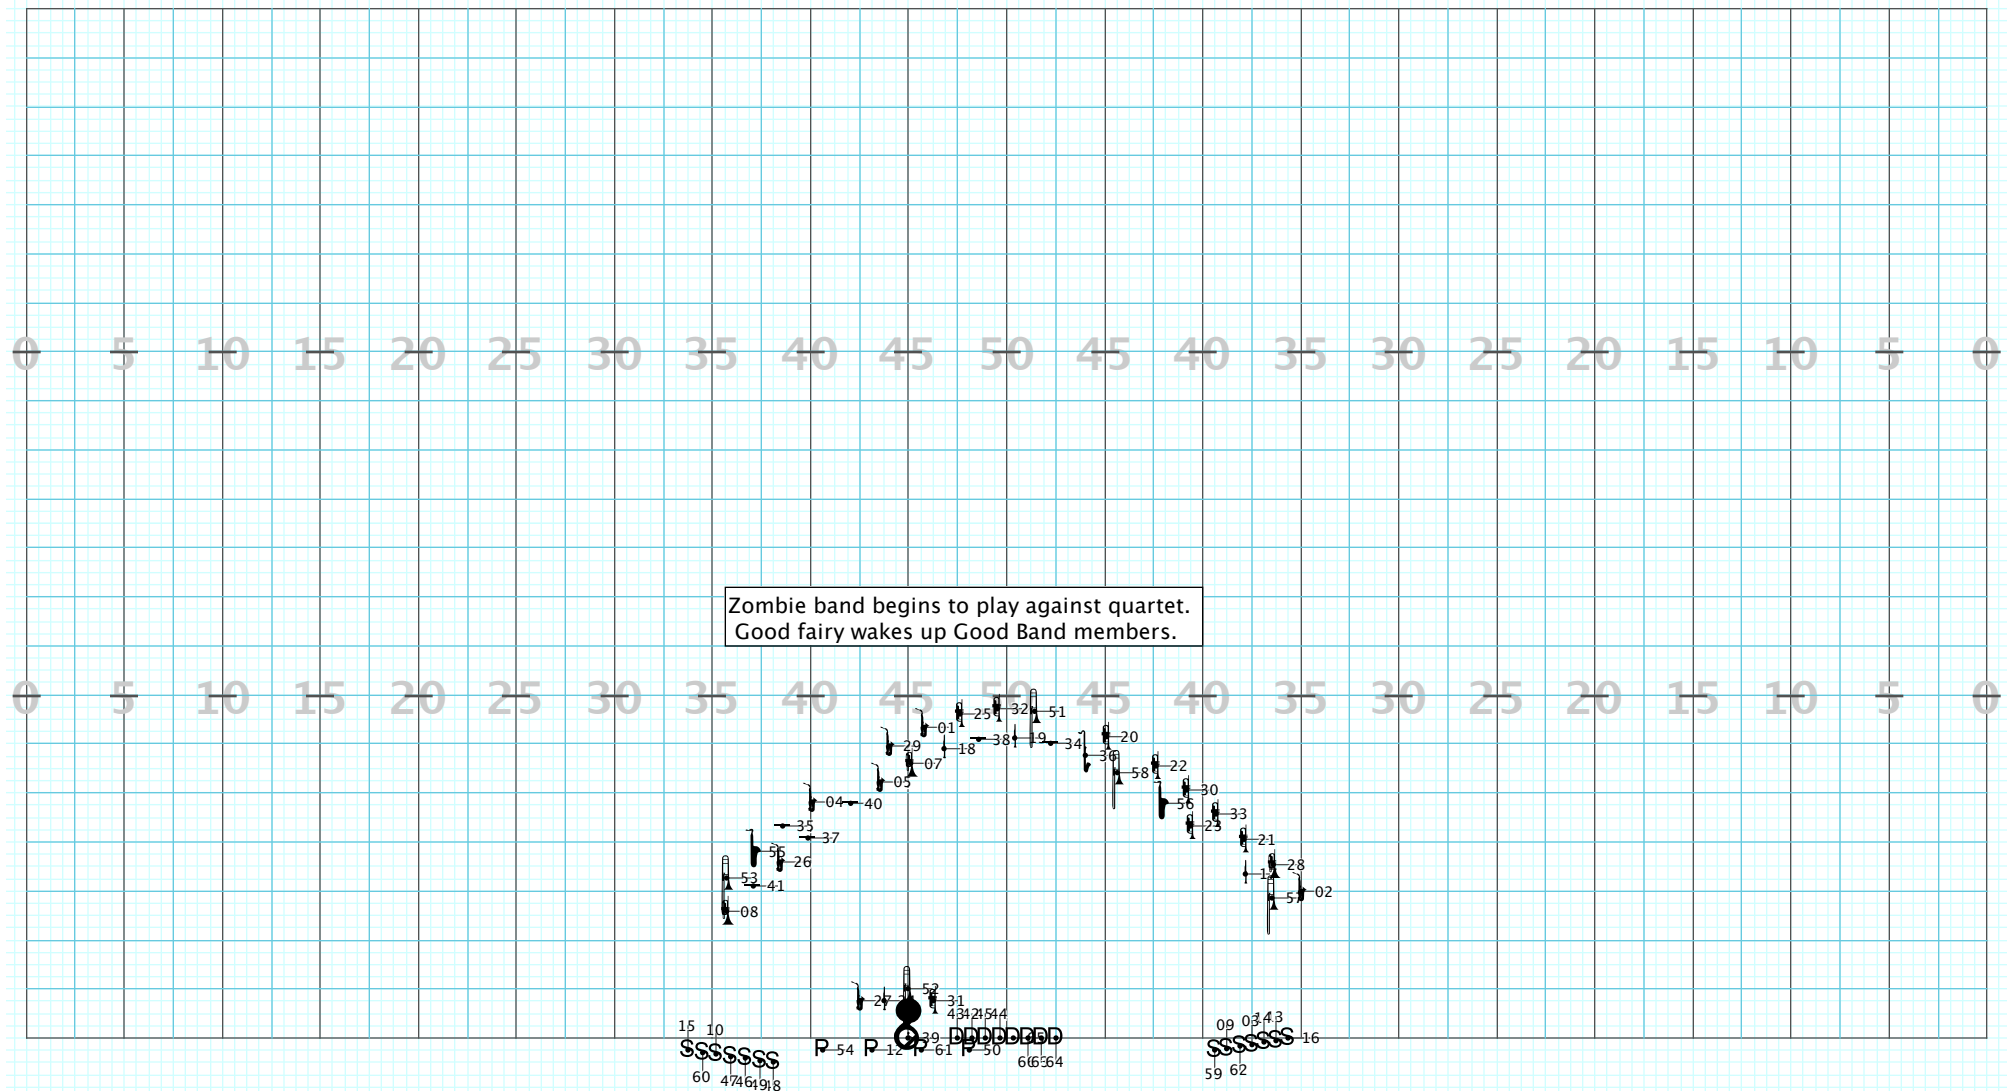

Director Viewpoint

Director Viewpoint

Director Viewpoint

Zombie band begins to play against quartet.
Good fairy wakes up Good Band members.

Director Viewpoint

Zombies converting.

Director Viewpoint

43421544
P-54 P-12 P-61 P-50
66564

Director Viewpoint

Director Viewpoint