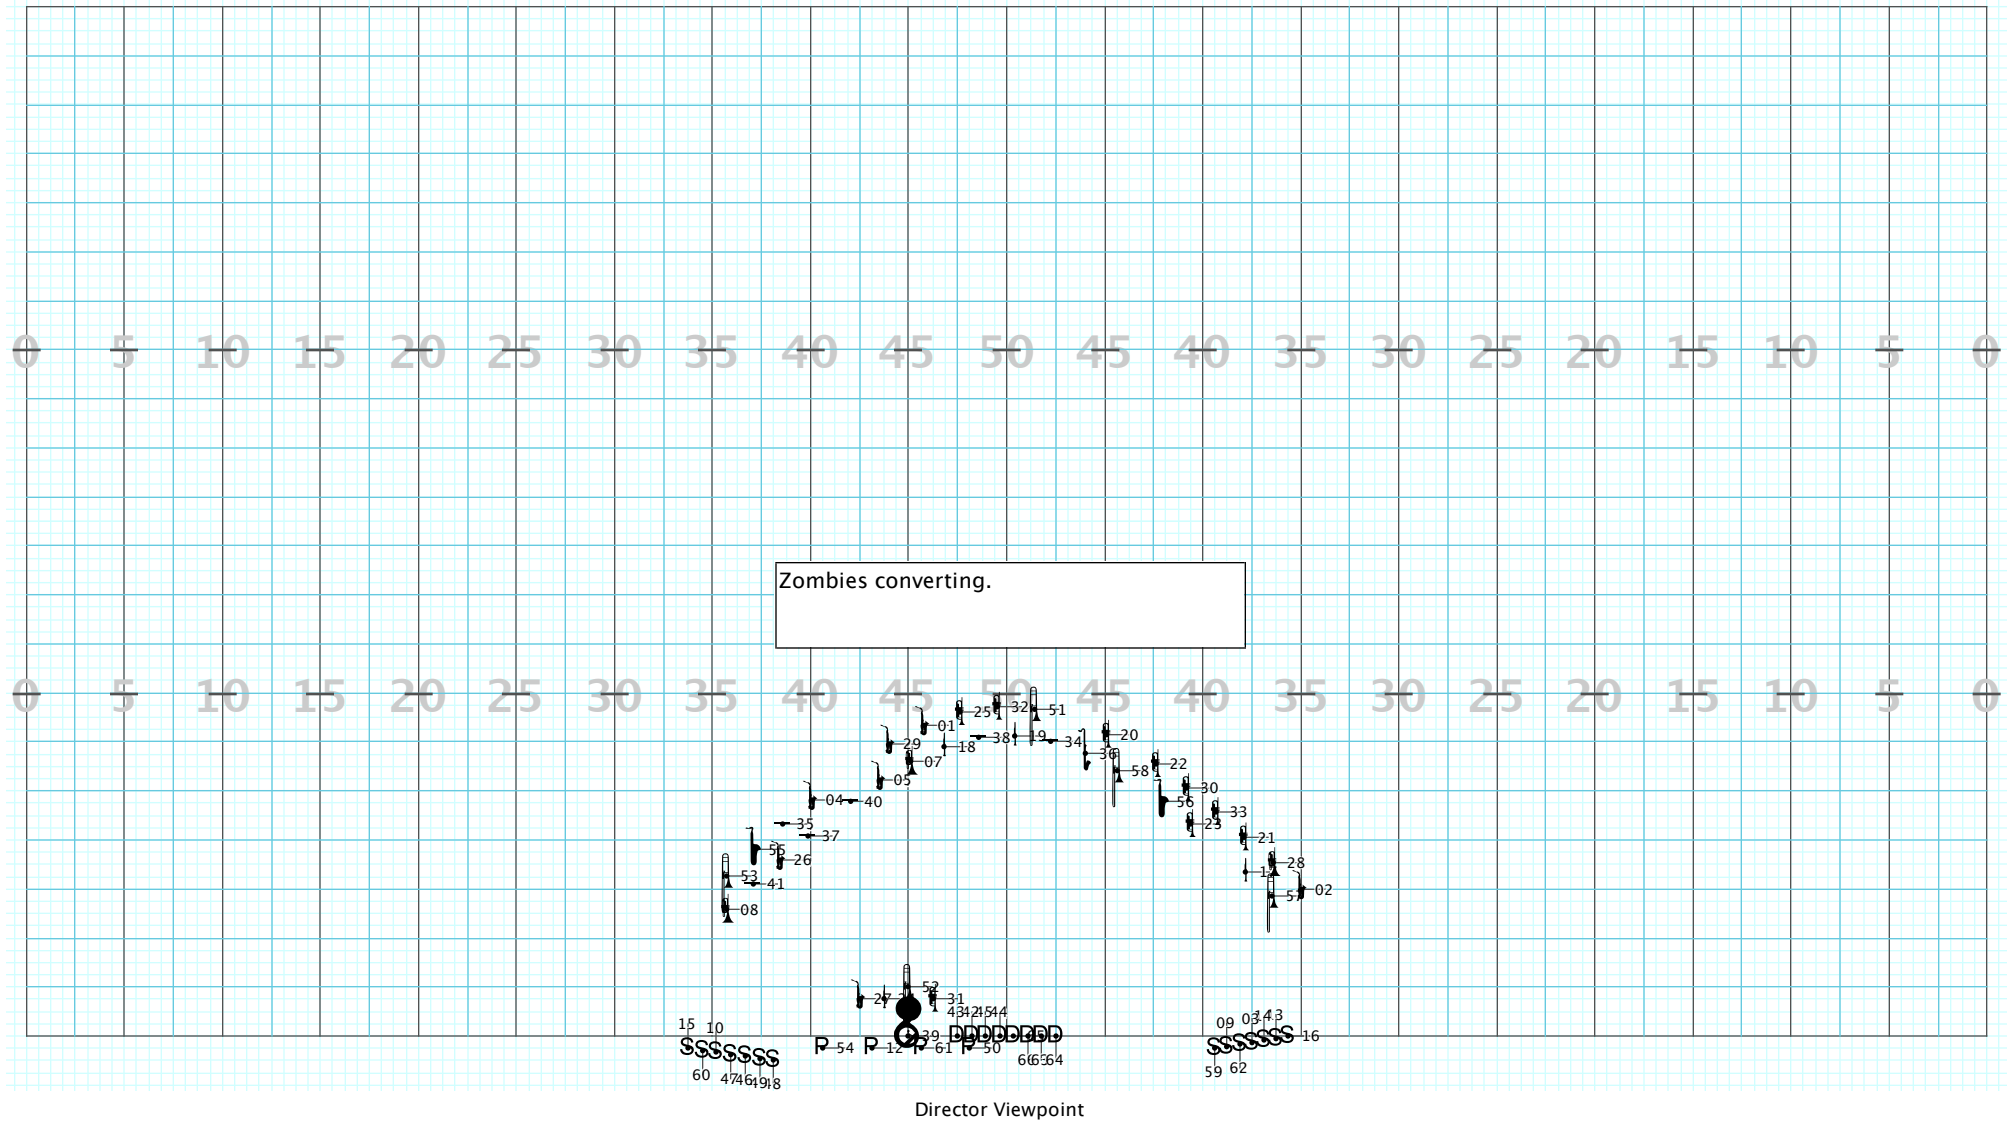

Director Viewpoint

Director Viewpoint

Director Viewpoint

Zombie band begins to play against quartet.
Good fairy wakes up Good Band members.

Director Viewpoint

Zombies converting.

Director Viewpoint

43421544
P-54 P-12 P-61 P-50
66564

Director Viewpoint

Director Viewpoint